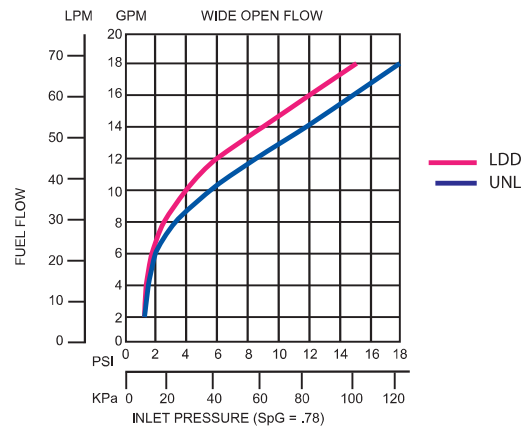

Construction

Body	Aluminum
Seals	Fluorocarbon
Packing	Double o-ring seal protected by fiber reinforced Teflon®
Lever	One piece contoured steel with hard plastic cover
Inlet	¾" / 19 mm NPT & BSPP