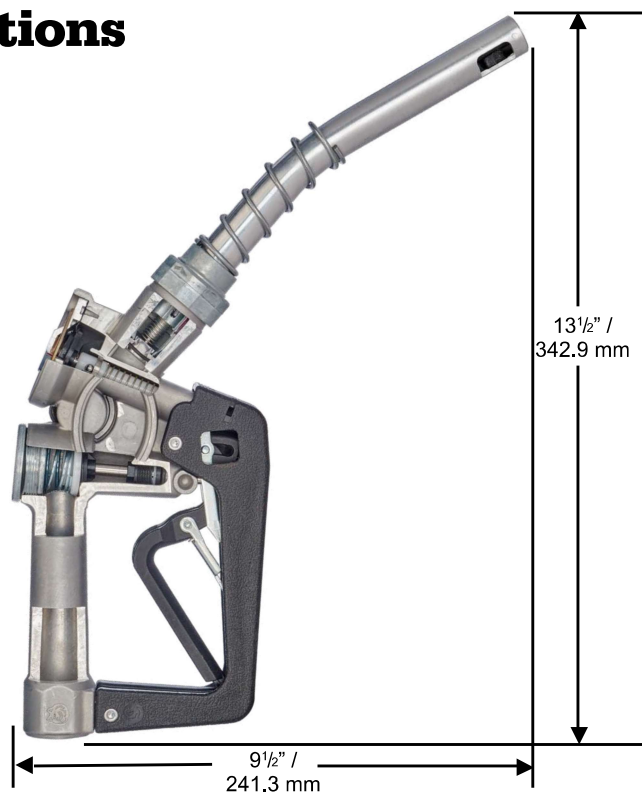

Dimensions and System Options

Safe-T-Breaks®

MODEL NO.	DESCRIPTION
003360	¾" F x ¾" F NPT Reconnectable Safe-T-Break®
002273	¾" F x ¾" F NPT Non-Reconnectable Safe-T-Break®
006130	¾" F x ¾" F NPT Non-Reconnectable PCC Safe-T-Break®
005230	¾" F x ¾" F NPT Low Pull Reconnectable Safe-T-Break®

Swivels

MODEL NO.	DESCRIPTION
000350	¾" M x ¾" F NPT Multi-Plane Swivel
000355	¾" M x ¾" F NPT Multi-Plane Swivel Anodized Black
002272	¾" M x ¾" F NPT 90° Pump Swivel
003895	¾" M x ¾" F NPT Inline Swivel
002950	¾" M x ¾" F NPT Multi-Plane Restricted Swivel

Swivel/Safe-T-Break® Combos

MODEL NO.	DESCRIPTION
006310	¾" M NPT Multi-Plane Swivel connected to ¾" F NPT Reconnectable Safe-T-Break®

Spouts

MODEL NO.	DESCRIPTION
001473	Unleaded Spout without Flo-Stop®
010434	Unleaded Long Spout without Flo-Stop®
001471	Light Duty Diesel Spout without Flo-Stop® with StreamShaper®
010353	Light Duty Diesel Long Spout without Flo-Stop®

Pressure/Vacuum Vents

MODEL NO.	DESCRIPTION
004620	2" Slip-On Pressure Vacuum Vent
004885	2" Thread-On Pressure Vacuum Vent - NPT
005885	2" Thread-On Pressure Vacuum Vent with Internal Screen - NPT

Accessories, Testing and Maintenance

MODEL NO.	DESCRIPTION
004490	Conventional Flo-Equalizer® - 10 gpm / 37.9 Lpm
003593	Hold Open Clip Kit
007490	Internal Flo-Equalizer® - 10 gpm / 37.9 Lpm
007089	Nozzle Service Kit
000397	Unleaded Spout Gauge

Guards

MODEL NO.	DESCRIPTION
003376	Black Handle Guard
004145	Full Grip Guard
001806	Full Grip Reguard
005494	Lever Guard
003440	Mate Easy-On Package
003795	Mate Guard
008175	POPD® EZS Nozzle Guard
008176	POPD® EZH Nozzle Guard
007999	POPD® H Clear Cover
008185	POPD® H Full Grip Guard
008192	POPD® H Full Grip Reguard
008166	POPD® H Mate Guard
006628	POPD® S Clear Cover
006665	POPD® S Full Grip Guard
007205	POPD® S Full Grip Reguard
008165	POPD® S Mate Guard
001506	Protection Package
001809	Reguard Protection Package
001808	Waffle Splash Guard