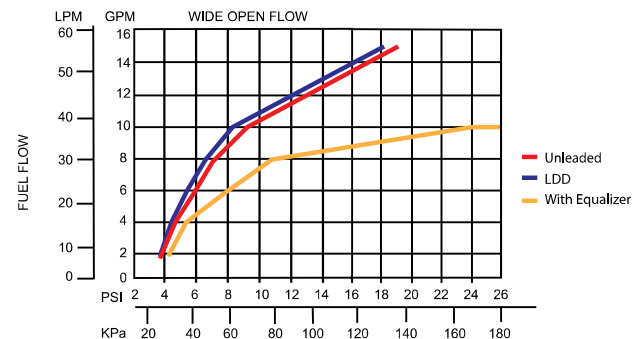

Construction

Body	One piece die cast aluminum
Seals	Fluorocarbon
Packing	Double o-ring seal protected by fiber reinforced Teflon®
Lever	One piece polymer
Inlet	¾" / 19 mm NPT